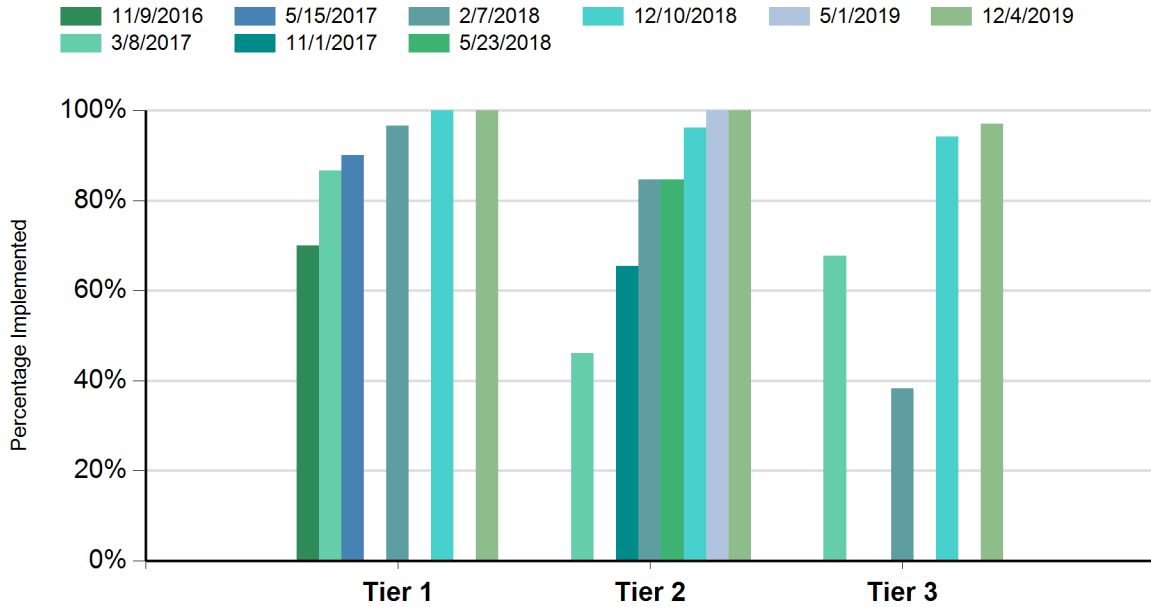

Shettler Elementary School
Muskegon, Michigan

School-Wide PBIS (SWPBIS) Tiered Fidelity Inventory
Shettler Elementary School
11/9/2016 - 12/4/2019

Date Completed	Tier 1	Tier 2	Tier 3
11/9/2016	70%	0%	0%
3/8/2017	87%	46%	68%
5/15/2017	90%	0%	0%
11/1/2017	0%	65%	0%
2/7/2018	97%	85%	38%
5/23/2018	0%	85%	0%
12/10/2018	100%	96%	94%
5/1/2019	0%	100%	0%
12/4/2019	100%	100%	97%